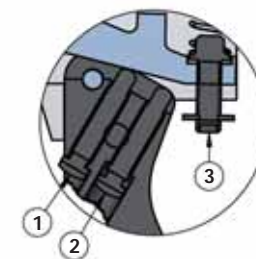

## New Metal trigger T06

Individually adjustable precision-trigger T06, designed for controlled shots. Equipped as standard from 280 series.

- 1 Vorweglänge  
First stage travel
- 2 Druckpunkt  
Pull-off
- 3 Vorweg- u. Abzugsgewicht  
First stage weight